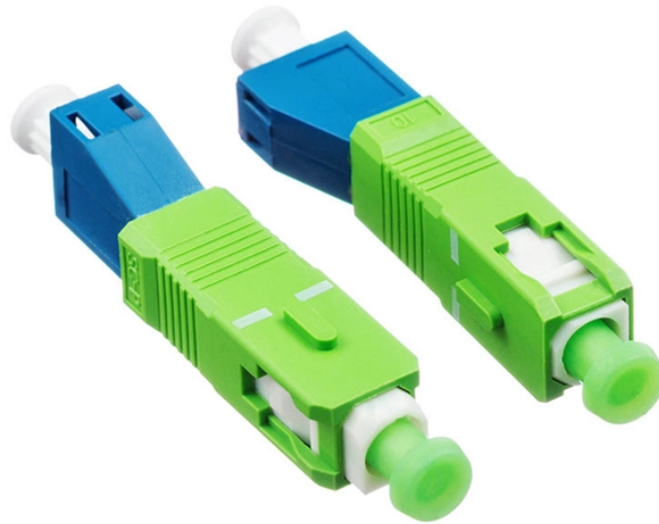

# **Vertical cable trays in the basement**

## Vertical cable trays in the basement

Discover whether wire mesh baskets and cable trays can be installed vertically or overhead. Practical tips and examples for smarter cable containment.

The 2026 NEC introduced an important update: cable trays must have at least 12 inches of clear vertical space above them to allow for installation and maintenance access.

Each tray section should be bonded to an adjoining section using listed bonding jumpers or a continuous ground wire and clamps (such as a copper ground bolt). Powder coated tray requires the removal of ...

What is a vertical cable tray? This guide explains its types (ladder, solid-bottom), benefits for safety & organization, and key applications in data centers.

Adhering to IS 1255:1983, the following step-by-step procedure ensures proper installation of a 1200mm wide cable tray in a basement setting.