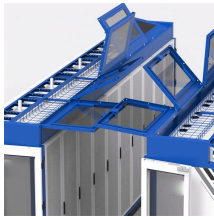

Learn about the many common types of wall and ceiling electrical boxes for switches, outlets, light fixtures, ceiling fans, and junction boxes.