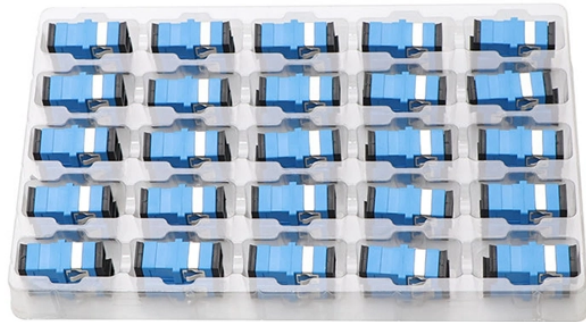

Wall-mounted low-voltage network cabinet

Wall-mounted low-voltage network cabinet

A wall is a structural component that divides a space (room) into two sections while also providing safety and shelter. Walls are categorized into two types: outer walls and inner walls.

Ideal for retail, healthcare, educational facilities and light industrial spaces, the low-profile design offers an efficient solution for deploying hyperconverged server and networking applications. The rack ...

Legrand's innovative wall-mount network cabinets are perfect for edge computing, IoT and building network applications. Our wall mount cabinets are an ideal solution for environments where floor ...

The Leviton Structured Media Center (Wiring Cabinet) is a versatile enclosure that enables you to keep your structured wiring (ethernet, network, data, audio, video cable) organized in a single, central ...

The Leviton Structured Media Center (Wiring Cabinet) is a versatile enclosure that ...

Wall-mount cabinet secures and organizes 15U of 19-inch rack equipment in network closets, classrooms and other locations with limited floor space. Houses network switches and patch panels ...