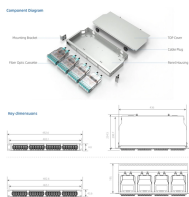

wall, structural element used to divide or enclose, and, in building construction, to form the periphery of a room or a building.