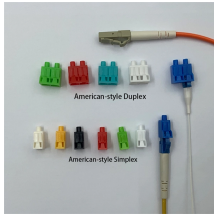

Data Networking Wall Mounted Cabinets Versatile and configurable wall-mount cabinets to protect network equipment. Quick released latching, single- and double tool-free hinge options AccessPlus ...