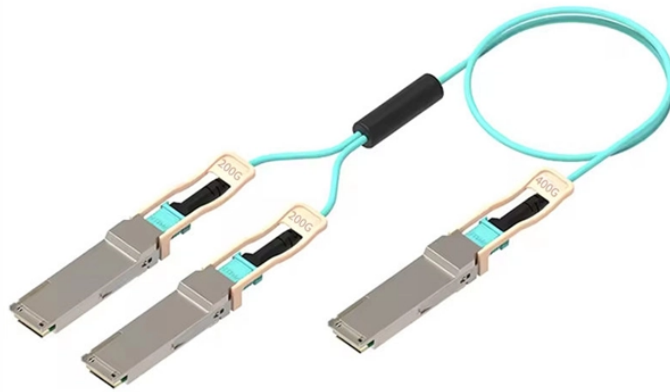

Waterproof distribution box with socket

Waterproof distribution box with socket

Each enclosure delivers dependable IP65–IP68 sealing for outdoor and industrial use, with options for plastic waterproof distribution box housings and DIN rail waterproof electrical distribution box ...

The new doghouse (portable distribution system) is ideal for ...

SAFE AND RELIABLE: This power outlet box comes with 4 NEMA 5-20 IP44 waterproof sockets. Each socket is protected by a circuit breaker to ensure the safety of the electrical equipment used in each ...

Joinworld Power Distribution Box, 50A 125V/250V NEMA SS2-50 CS6375 Inlet, 30A Circuit Breaker, Individually Controllable Sockets, Heavy - Duty Waterproof Enclosure with Cooling Fan Recycled ...

Protect your outdoor electrical connections from rain, snow, sun & dust with our durable, UL Listed Daier outdoor junction boxes. Find the perfect size & style for outlets, switches, lights & timers.

ZCEBOX manufactures IP65 & IP66 waterproof distribution boxes for outdoor and industrial applications. Built with durable materials, CE & ROHS certified. Contact us for custom solutions!

Durable ABS plastic enclosure - resistant to impacts, corrosion, and harsh environmental conditions Designed for industrial sockets and plugs - allows installation of various electrical sockets, switches, ...