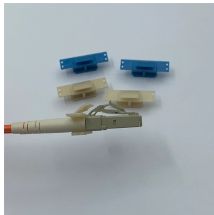

CBS News offers breaking news coverage of today's top headlines. Stay informed on the biggest new stories with our balanced, trustworthy reporting.