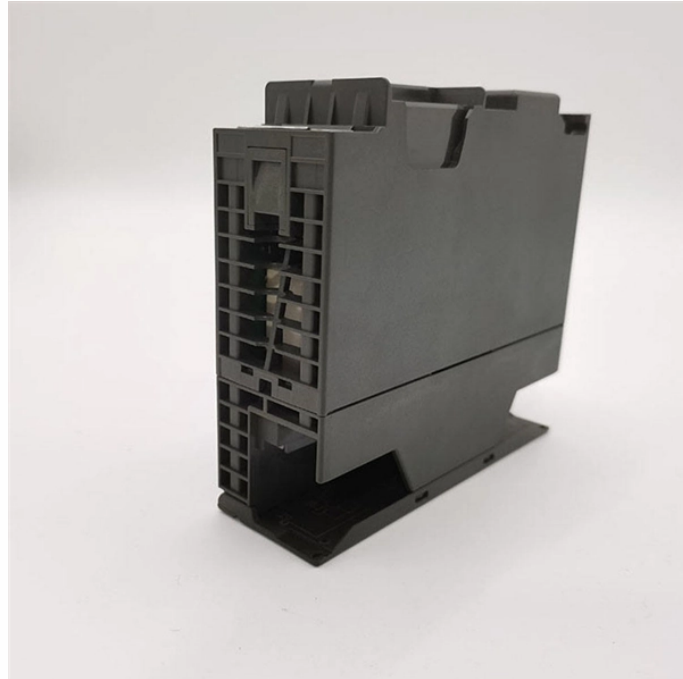

Weak current cabinets and network cabinets

Weak current cabinets and network cabinets

Browse a wide selection of network cabinets featuring locking doors, adjustable shelves, and cable management. Perfect for organizing home equipment.

This durable, outdoor network enclosure comes with a power supply that provides up to 350W (55V DC, 6.3A) of power to industrial equipment, such as PoE switches, injectors and wireless access points.

Contact us today to find the perfect cabinet or rack for your application. Need your equipment racked and stacked, aka integrated? Let us know, and we can make it a turnkey solution, making the infield ...

Whether you are designing a new residence, upgrading your office wiring, or installing a smart home system, choosing the right weak current distribution box is crucial.

An outdoor rainproof weak current communication network sheet metal cabinet is a specialized enclosure designed to house and protect sensitive electronic and communication equipment used in ...