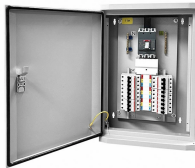

Welding Machine Protection Distribution Box

Welding Machine Protection Distribution Box

Protected by a GFCI module, giving the user open neutral and ...

Whether you need a new MIG welder, a rental TIG welder, a virtual welding training simulator or something else, rent-to-own welders from leading brands such as Lincoln Electric and Miller are a ...

This new passive safety distribution "R" box helps facilitate quick installation of safety systems by using quick disconnect (QD) patchcords that eliminate individual wiring to specific terminals inside the ...