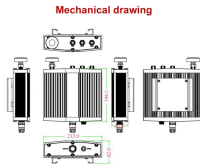

W ELCOME Hutaib electrical is a quality cable tray manufacturer, wholesaler, supplier all over Africa. Established in the year 2001, we are among the prominent names who deal in cable tray systems to ...