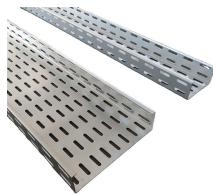

What accessories are used to assemble cable trays

What accessories are used to assemble cable trays

Hubbell's NEXTFRAME® Ladder Tray is the effective and widely used cable runway that supports and delivers bundles of cable between cabinets, racks, and closets, along walls, and suspended from ...

Selecting the right cable tray accessories is crucial for the safety, stability, and ease of maintenance of any electrical system. This article provides a comprehensive guide on the different ...

Round out your wardrobe with accessories for women from Nordstrom Rack. Shop our selection of women's accessories from top designer brands today.