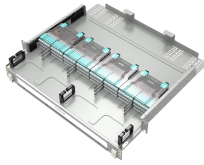

What are fiber optic home delivery box models

What are fiber optic home delivery box models

Discover how to choose the right fiber terminal boxes for MDU and FTTH deployments. Learn key features, capacity options, and installation considerations.

FTTH Boxes provide a secure and organized solution for fiber-to-the-home connections, offering reliable protection and easy installation. Ideal for residential and commercial applications, these boxes ...

The article categorizes the various types of fiber optic distribution boxes—including wall-mounted, rack-mounted, outdoor, and dome-shaped designs—each optimized for specific installation environments.