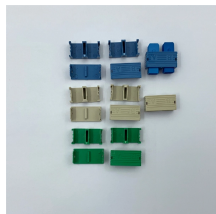

What is a Fiber Access Terminal (FAT)? A Fiber Access Terminal (FAT), also known as a Fiber Access Terminal Box (ATB) or Fiber Distribution Terminal (FDT), is a key component found in ...

You will not be considered for employment if you fail to completely answer all the questions on this application. You may attach a résumé, but all questions must be answered.