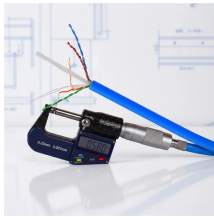

Definition of does verb in Oxford Advanced Learner's Dictionary. Meaning, pronunciation, picture, example sentences, grammar, usage notes, synonyms and more.

24-Hour Envelope Depository is designed for enabling speedy, convenient after-hour deposits, while securing assets against threats.