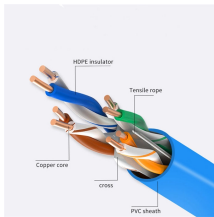

# What does cable tray trough mean

When we talk about cable trays, we're usually thinking about open or semi-open structures that hold and guide cables. They are like a support system for power and data lines. This ...

feature two longitudinal rails with rungs in between, resembling a ladder. This design. manufacturing plants. The open design also makes cable inspection and. maintenance ...

What is a Cable Tray System? A cable tray system is a unit assembly of sections and fittings that forms a rigid structural system used to securely fasten ...

The National Electrical Code (NEC) elaborates that the wires in open ladders do not get as hot as the ones in closed boxes. Since they remain cool, you can, in many ways, use thinner and ...

What is a Cable Tray System? A cable tray system is a unit assembly of sections and fittings that forms a rigid structural system used to securely fasten or support cables and wiring. ...

Cable trays, or carrier trays, are mechanical support systems for cables. They provide a robust structural that accommodates and safely transports cables from one point to another. These ...