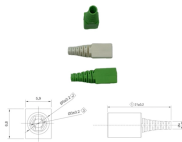

Wall Snake tray is the perfect solution for long linear installations where space is at a premium. The 501 series trays are designed to allow the tray to be directly attached to a wall without brackets using ...

Designed for building environments where the center of a hallway or room is packed with existing systems, this wall-mounted cable tray includes 1-inch rungs to minimize potential bending of ...

We carry faux brick wall panels, wainscoting, shiplap, beadboard, and more. Different panel widths and lengths add character and dimension to your walls, depending on their color and whether you install ...

This cable management system allows the tray to be directly attached to a wall without brackets using integrated mounting rings located along the center spine of the tray.

drive / push to the wall, to force into a desperate situation; humiliate or ruin completely. Not content with merely winning the match, they used every opportunity to push the inferior team to the wall.