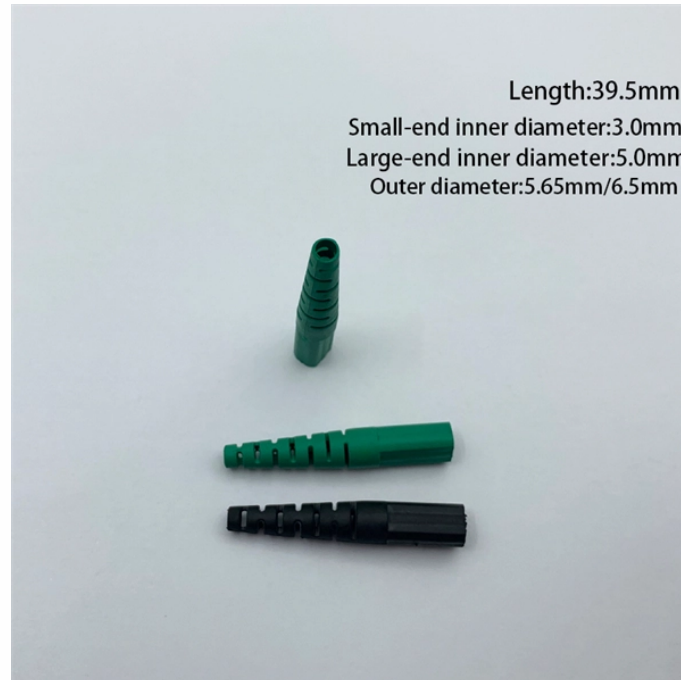

# What is a wall-mounted cable tray

## Overview

A wall mounted cable tray represents an essential infrastructure solution designed to support, organize, and protect electrical cables, data wires, and communication lines in commercial, industrial, and residential environments. The 501 Series Wall Mount Cable Tray from Snake Tray® is the perfect solution for long linear installations where space is at a premium. This cable management system allows the tray to be directly attached to a wall without brackets using integrated mounting rings located along the center spine of. Designed for building environments where the center of a hallway or room is packed with existing systems, this wall-mounted cable tray includes 1-inch rungs to minimize potential bending of sensitive cables. From heavy power cable pathways on oil drilling platforms to data center cabling, explore the cable tray that's strong yet. This guide provides step-by-step instructions on installing a cable tray on a wall, covering different types of cable trays, tools needed, and safety tips. This robust mounting system attaches directly to wall surfaces.