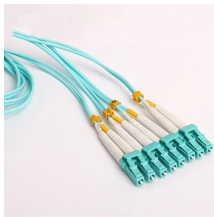

## Overview

A wall mounted cable tray represents an essential infrastructure solution designed to support, organize, and protect electrical cables, data wires, and communication lines in commercial, industrial, and residential environments. The 501 Series Wall Mount Cable Tray from Snake Tray® is the perfect solution for long linear installations where space is at a premium. This cable management system allows the tray to be directly attached to a wall without brackets using integrated mounting rings located along the center spine of. Designed for building environments where the center of a hallway or room is packed with existing systems, this wall-mounted cable tray includes 1-inch rungs to minimize potential bending of sensitive cables. From heavy power cable pathways on oil drilling platforms to data center cabling, explore the cable tray that's strong yet. This guide provides step-by-step instructions on installing a cable tray on a wall, covering different types of cable trays, tools needed, and safety tips. This robust mounting system attaches directly to wall surfaces.

Hubbell's NEXTFRAME® Ladder Tray is the effective and widely used cable runway that supports and delivers bundles of cable between cabinets, racks, and closets, along walls, and suspended from ...

The meaning of WALL is a high thick masonry structure forming a long rampart or an enclosure chiefly for defense —often used in plural. How to use wall in a sentence.

This cable management system allows the tray to be directly attached to a wall without brackets using integrated mounting rings located along the center spine of the tray.

drive / push to the wall, to force into a desperate situation; humiliate or ruin completely. Not content with merely winning the match, they used every opportunity to push the inferior team to the wall.

From heavy power cable pathways on oil drilling platforms to data center cabling, explore Cablofil® Wire Mesh Cable Tray that's strong yet easy to install.