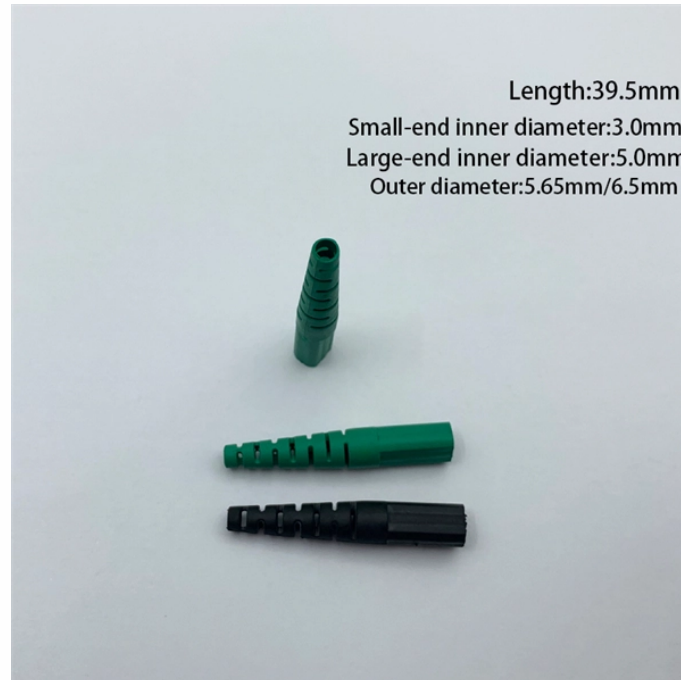

What is a wall-mounted cable tray

Overview

A wall mounted cable tray represents an essential infrastructure solution designed to support, organize, and protect electrical cables, data wires, and communication lines in commercial, industrial, and residential environments. The 501 Series Wall Mount Cable Tray from Snake Tray® is the perfect solution for long linear installations where space is at a premium. This cable management system allows the tray to be directly attached to a wall without brackets using integrated mounting rings located along the center spine of. Designed for building environments where the center of a hallway or room is packed with existing systems, this wall-mounted cable tray includes 1-inch rungs to minimize potential bending of sensitive cables. From heavy power cable pathways on oil drilling platforms to data center cabling, explore the cable tray that's strong yet. This guide provides step-by-step instructions on installing a cable tray on a wall, covering different types of cable trays, tools needed, and safety tips. This robust mounting system attaches directly to wall surfaces.