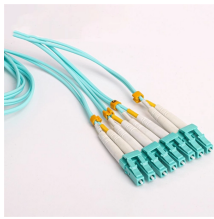

What is a wall-mounted cable tray

Overview

A wall mounted cable tray represents an essential infrastructure solution designed to support, organize, and protect electrical cables, data wires, and communication lines in commercial, industrial, and residential environments. The 501 Series Wall Mount Cable Tray from Snake Tray® is the perfect solution for long linear installations where space is at a premium. This cable management system allows the tray to be directly attached to a wall without brackets using integrated mounting rings located along the center spine of. Designed for building environments where the center of a hallway or room is packed with existing systems, this wall-mounted cable tray includes 1-inch rungs to minimize potential bending of sensitive cables. From heavy power cable pathways on oil drilling platforms to data center cabling, explore the cable tray that's strong yet. This guide provides step-by-step instructions on installing a cable tray on a wall, covering different types of cable trays, tools needed, and safety tips. This robust mounting system attaches directly to wall surfaces.

Hubbell's NEXTFRAME® Ladder Tray is the effective and widely used cable runway that supports and delivers bundles of cable between cabinets, racks, and closets, along walls, and suspended from ...

The meaning of WALL is a high thick masonry structure forming a long rampart or an enclosure chiefly for defense —often used in plural. How to use wall in a sentence.

This cable management system allows the tray to be directly attached to a wall without brackets using integrated mounting rings located along the center spine of the tray.

drive / push to the wall, to force into a desperate situation; humiliate or ruin completely. Not content with merely winning the match, they used every opportunity to push the inferior team to the wall.