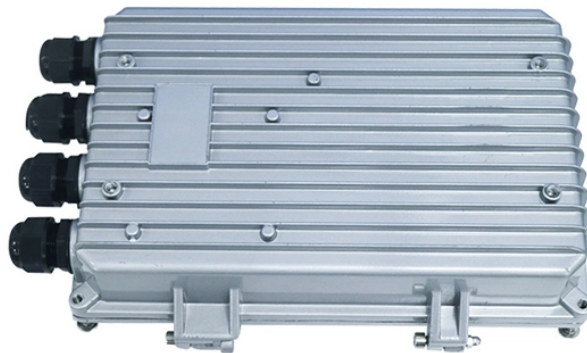

What is an AZE distribution box

Overview

AZE's Outdoor Fiber Optic Distribution Box is applicable in FTTH project and suitable for building's outer walls application; They can distribute cables after installing splitters and also can draw out room fiber optic cables by direct or cross-connections. They are with the function of mechanical. AZE designs and manufactures data center infrastructure solutions products: Server Racks & Cabinets, PDU, KVMs, Connectivity, Aisle Containment and provides professional services and technical support. With its AASHTO HS20 load rating, Christy enclosures are optimized for use on roadways that experience heavy vehicular traffic. FTTX is a general term for various optical fiber communication networks. Fiber to the Home (FTTH) and Fiber to the Building (FTTB)/ Fiber to the Curb (FTTC) are the major types of FTTX.

Christy® concrete underground enclosures provide heavy-duty AASHTO HS20 rated utility access for deliberate traffic applications.

FTTx refers to the access networking mode in which the fiber is used for the access layer network and made close to the user, or even the fiber is connected to the user directly.