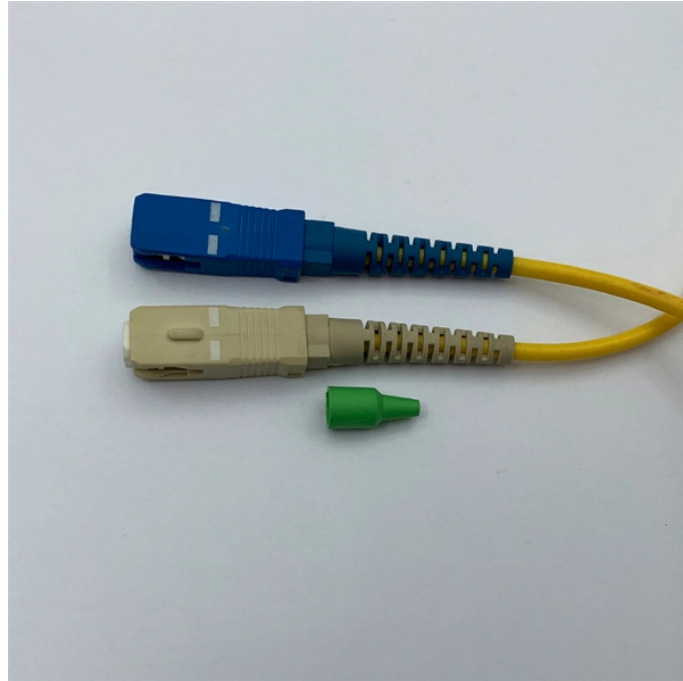

# What is an Apegu distribution box

## Overview

These high-performance electrical distribution boxes come equipped with multiple blue plug sockets, making them ideal for efficient power distribution in the most demanding industrial environments. It typically contains essential components such as circuit breakers, surge protectors. This video provides an *\*analysis\** of the player skill distribution bar. We'll discuss what the *\*loading overlay\** means and how to interpret it. #Gaming #PlayerSkill #SkillBar #VideoGames #\*\*VideoEssay\*\*. Also called a distribution board, panel board, breaker panel, or electric panel, it is the central hub in an electrical system that divides incoming power into various subsidiary circuits. The left side shows lower skill players, while the right features the higher skill ones.

## What is an Apegu distribution box

These boxes control and distribute the flow of electrical power to various systems and components within a car, such as the engine, transmission, lights, HVAC, radio, and power windows.

Learn what a power distribution box is, how it works, key components, types, and why it's vital for safe and efficient electrical systems.

These high-performance electrical distribution boxes come equipped with multiple blue plug sockets, making them ideal for efficient power distribution in the most demanding industrial environments. ...