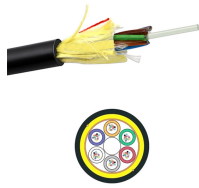

## What is an optical attenuator used for

An optical attenuator is a device that reduces the power level of an optical signal without significantly distorting its waveform. In simple terms, it “turns down” the light intensity to ensure that the signal ...

Optical attenuators are critical devices used in managing the intensity of optical signals in fiber optic communications. Their primary function is to reduce the power level of the signal, which is ...

An optical attenuator is a passive device that is used to reduce the power level of an optical signal. The attenuator circuit will allow a known source of power to be reduced by a ...

Home in Garden Grove, CA. New View Optometry & iExam Optometry is your local Optometrist in Garden Grove serving all of your needs. Call us today at (714) 530-0751 for an appointment.

Find a Target Optical store near you to shop a wide selection of eyeglasses and sunglasses. Get expert eye care, book an eye exam, and discover the perfect eyewear for your style and vision needs.

An optical attenuator is a passive device that reduces optical power in a controlled way without changing the signal format. In fiber systems, attenuation is specified in dB (a ratio), while ...