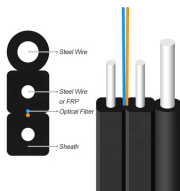

This article provides a comprehensive framework that governs various aspects of cable tray installations, including the types of cables that are deemed acceptable for use, requirements for ...

Explore standard sizes by tray type, understand width and depth limits, and see how to calculate and choose compliant cable tray sizes for real projects.