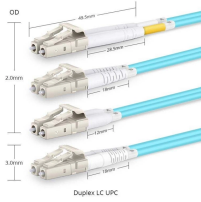

It can meet the weak TV signal access and effective distribution management of ...

The Signamax Multimedia Distribution Box can be used in a variety of applications (industrial, SOHO, FTTx) where compact standalone distribution devices capable of providing practically any type of ...

Incorporate a hospital grade power quality module for maximum protection from ...

Contact Us

For more information, pricing, or custom data center solutions, please contact us:

Website: <https://yoahorroenergia.es>

Email: hello@yoahorroenergia.es

Phone: +233 54 318 7269

Address: Plot 28, Spintex Road, Accra, Greater Accra, Ghana

This document is for informational purposes only. Specifications subject to change without notice.