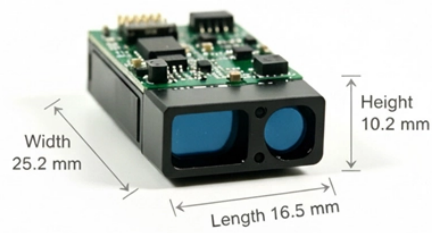

What kind of industrial distribution box is used