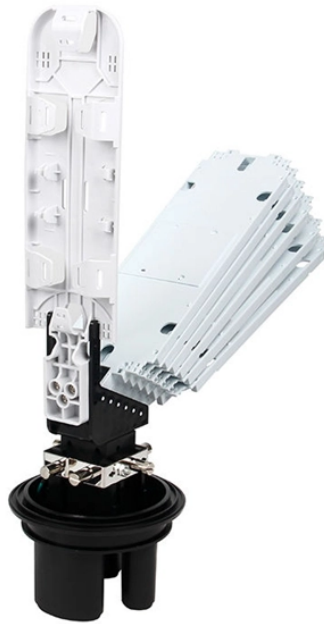

What quota applies to fiber optic distribution boxes

What quota applies to fiber optic distribution boxes

This GPON fiber distribution box provides a quick and easy way to terminate and manage fiber optic cables, ensuring reduced cable clutter and easier troubleshooting in FTTH applications. With a ...

Outdoor fiber distribution boxes offer a variety of features that make them ideal for managing fiber optic networks. Here are some of the key features: Outdoor fiber distribution boxes are designed to withstand ...

Outdoor fiber distribution boxes offer a variety of features that make them ideal for managing fiber optic networks. Here are some of the key features: Outdoor fiber ...

Premium-Line FTTH distribution boxes are aimed designed for multi-purpose applications in FTTH projects, the dual layer design supports direct termination, and also FTTH distributions via mini splitter built in, ...