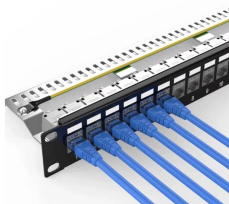

What s a good price for a European-style electrical distribution box

What s a good price for a European-style electrical distribution box

European, British, International Flush Mount Steel Electrical Wall Box, 47mm deep with "Earth" Grounding Terminal, 20mm knockouts. * Accepts 86mmX146mm Size Sockets, Outlets, Switches, ...

European, British, International Flush Mount Steel Electrical Wall Box, 47mm ...

The electrical distribution board is an essential element for any residential, utility, or commercial space. It allows for the safe and neat routing of electrical cables.

EUROPEAN, BRITISH, INTERNATIONAL TWO GANG GALVANIZED STEEL ...

The product form can be divided into switch branch box, European branch box and American branch box. All cable connections are made of fully insulated cable joints, which are easy to install and ...