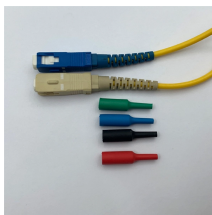

Traditional yoghurt based drink from India, sweet with fruit or savory with spice. Lassi Bar Choice: Mango, Pineapple, Savory Spice, Strawberry. disclaimer: pricing and availability subject to change.