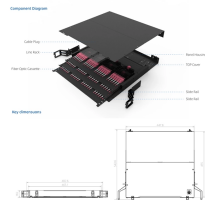

What type of splice box should be used for indoor fiber optic cables

What type of splice box should be used for indoor fiber optic cables

These aluminum enclosures are designed for high-density splice storage, with emphasis on proper fiber management and versatility of cable port seals and cable tie-down features. FSB enclosures can be ...

These Fiber Optic Splice Enclosures come in both stock and customizable options. The stock enclosures are ready for quick shipment and are designed to fit standard configurations, offering ...

A fiber optic splice closure, also known as a fiber optic splicing enclosure, is a device designed to house and protect fiber optic splices, ensuring secure connections in both indoor and outdoor environments.

Optical distribution box is designed for the placement of 12 (24) optical splices.

A Fiber Optic splice box should not only accommodate the initial number of splices but also offer modular trays for cost-effective expansion. This prevents the need to replace the entire enclosure as ...

A fiber optic splice closure, also known as a fiber optic splicing enclosure, is a device designed to house and protect fiber optic splices, ensuring secure connections in ...

The proper length of fiber is needed to allow splicing and then neatly storing fiber in the splice tray. Inside splice closures and at each end, cables with metallic shielding or strength members must be ...