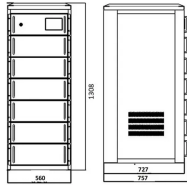

Can I replace a distribution box myself or do I need to call an electrician? Replacing a distribution board is specialized work and, by law, may only be carried out by a certified electrician.