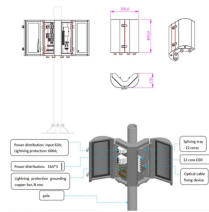

For the best result, consult an electrical professional before purchase or installation. 4. What protection features do distribution boards include? Modern boards feature circuit breakers, fuses, grounding ...