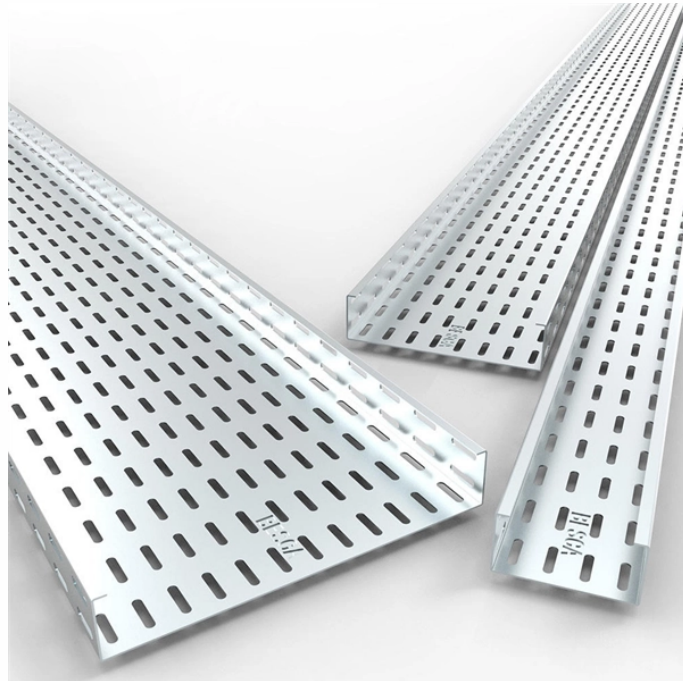

Where to buy a 4-core fiber optic splice box

Where to buy a 4-core fiber optic splice box

Each tray provides space for mounting fiber splice protectors and excess fiber. The cables are left in the splice tray. The splice tray offers a unique and flexible splice and storage system. FOST04A 4 Core ...

FBR-11605 Fiber-Optic Distribution Box, 4-Core is a high quality product by Bud Industries used for electronic enclosure applications.

Explore a wide range of our Fiber Splice Box selection. Find top brands, exclusive offers, and unbeatable prices on eBay. Shop now for fast shipping and easy returns!

Fiber optic splicing metal box for 4 adaptors SC simplex, LC duplex or E2000. Wall mounting enabled. All products'' documentation is published in PDF (Portable Document Format), which requires Adobe ...

The Fiber Optic Distribution Box is a multifunctional termination point to connect feeder cables with drop cables in FTTX communication network systems. This box integrates fiber splicing, ...

Shop Our Inventory Of Fiber Optic Splice Closures Online. Graybar Is Your Trusted Distributor For Fiber Optic Closures.