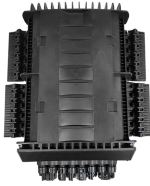

Where to buy a 4-core fiber optic splice box

Where to buy a 4-core fiber optic splice box

Each tray provides space for mounting fiber splice protectors and excess fiber. The cables are left in the splice tray. The splice tray offers a unique and flexible splice and storage system. FOST04A 4 Core ...

FBR-11605 Fiber-Optic Distribution Box, 4-Core is a high quality product by Bud Industries used for electronic enclosure applications.

Explore a wide range of our Fiber Splice Box selection. Find top brands, exclusive offers, and unbeatable prices on eBay. Shop now for fast shipping and easy returns!

Fiber optic splicing metal box for 4 adaptors SC simplex, LC duplex or E2000. Wall mounting enabled. All products'' documentation is published in PDF (Portable Document Format), which requires Adobe ...

Fiber Termination Kit, Splice Box, 1 in 1 Out Fiber Splice Enclosure 24 Core, Ip68 Fiber Cable Connection Box Add to cart

Our 4 Core Fiber Termination Box is engineered for effortless splicing, thanks to its innovative flip-up distribution panel. This unique feature enables installers to splice cables with ease, streamlining the ...