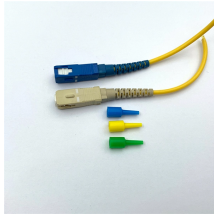

Misplaced or lost your phone, earbuds, watch, or other accessories? Use Find Hub to locate and lock your lost Android device.

Find your Apple devices like iPhone, Apple Watch, AirPods and more with Find My. Play sound, activate Lost Mode, or locate devices from your Family Sharing group.