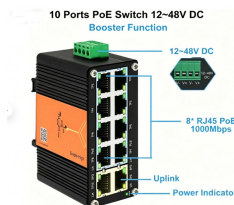

The Fiber Reaper is able to grip and restrain your cables faster, easier and more secure than any other fiber optic cable splicing clamp on the market. The Fiber Reaper can quickly adjust to any diameter ...