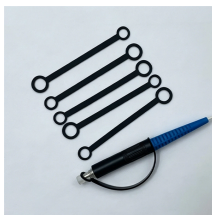

The ARIA NEMA 4 Rated 6X Series Wallmount Enclosures are fiber optic patch and splice enclosures designed for environments where durability, security, and weather resistance are required.