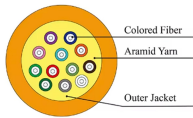

Studies, such as one by Intel and T-Systems, show no significant efficiency differences between the two when properly implemented, with both capable of reducing cooling energy by ...