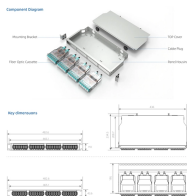

For a data center with fewer servers, a cold aisle containment system might be a more suitable and cost-effective option. But for a data center with many heat-generating servers, a hot ...