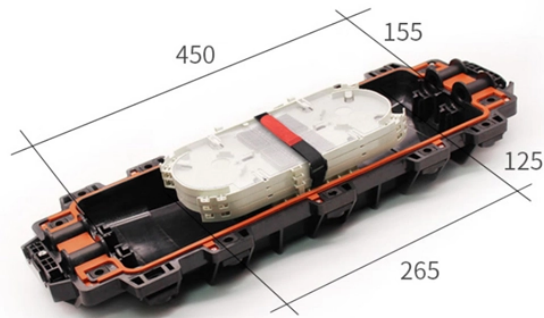

Which type of cable tray is used outdoors