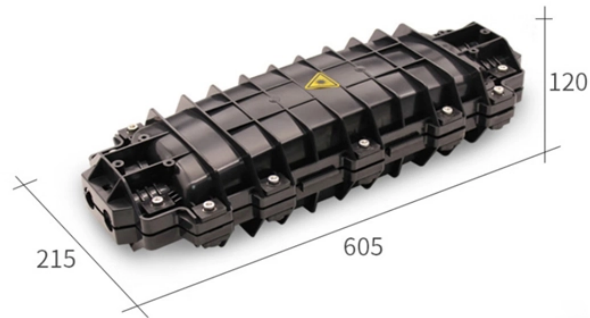

## Which type of cable tray is used outdoors

## Which type of cable tray is used outdoors

NewReach's outdoor cable trays are specifically designed for outdoor environments and provide several important benefits. They protect cables from physical damage, such as falling debris, and shield ...

Explore various cable tray types and sizes for electrical installations. Learn about ladder, perforated, solid-bottom, wire mesh, and channel trays in this complete guide.

Designed for open-air installations, outdoor cable trays are built with durability in mind, ensuring that critical infrastructure remains secure and organized in demanding settings.

They come in several forms, including ladder-type, perforated, and wire mesh (also known as basket trays), each tailored to different environments and cable loads.

Selecting the correct cable tray type is not arbitrary—it depends on a combination of cable characteristics, environmental conditions, and installation requirements.