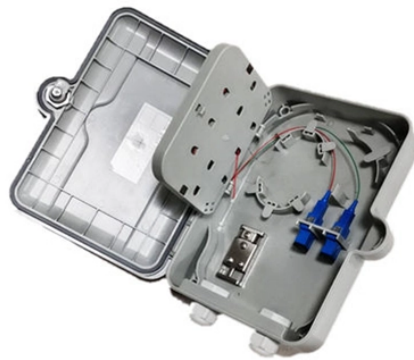

Whole-house fiber optic networking integrated panel