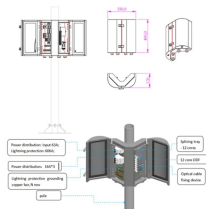

Wiring of a 60 sq m distribution box

Overview

This video shows real on-site footage of electrical installation, demonstrating safe and standardized wiring methods used by professionals. Wiring Direction: Wiring between the main circuit breaker and each branch circuit breaker in the box generally. An electrical panel box, also known as a breaker box or a distribution board, is a crucial component of any electrical system. It takes the incoming power and safely distributes it to different circuits throughout your building. Whether you are looking to.

Wiring of a 60 sq m distribution box

This is Bing's Quote of the Day on Feb 15: A house divided against itself cannot stand. Abraham Lincoln 16th president of the United States Pretty sure someone else said it first, Bing.

Wiring Direction: Wiring between the main circuit breaker and each branch circuit breaker in the box generally goes on the left, and the wiring out of the distribution box generally goes on the ...

In this video, we'll walk you through the process of wiring a home distribution box with a detailed connection diagram. Whether you're an electrician or a DIY enthusiast, this guide will help you ...