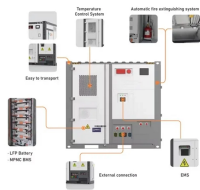

Wiring of outdoor distribution box in Mexico

I spent around 4 months with my ex girlfriend in Puerto Vallarta back in the early eighties. The common house wiring method was two conductor brown zip cord run on the surface and slightly ...