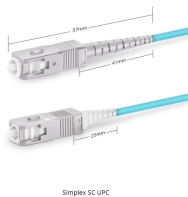

Workshop Cable Tray Fixing Angle Iron Bracket

Workshop Cable Tray Fixing Angle Iron Bracket

Cable Tray 30° & 60° Fixed Angle Bracket LB1 brackets can be used for mounting lighting units at angles of either 30° or 60° and are fixed to both the sidewall and the base of the cable tray.

Cable Runway Wall Angle Support fastens ladder rack to a wall or other flat surface. This Wall Angle Support, LWASK24BLK item fits 24.00 with a material of Steel color Black.

Whether you're mounting conduit, reinforcing structures, or supporting cable trays, our angle brackets provide secure and reliable solutions. Browse our selection and order online today from City Electric ...

Angle iron with lengthwise/longitudinal slots 7x30mm on one side for universal support. Can be used to support cable trays, cable ladders and electrical installations.

The Cable Runway Wall Angle Support provides support to ladder rack from a wall or other flat surface. It is made of 2-inch x 2-inch, 10ga painted or plated steel. The kit includes two J-bolts, nuts and screws.

Choose from our selection of cable tray mounting brackets in a wide range of styles and sizes. Same and Next Day Delivery.

From suspended ceilings and cable trays to wall bracing and conduit runs, these durable metal brackets provide the reliable support needed to get the job done right. Typically fixed at 45° or 90° angles, ...