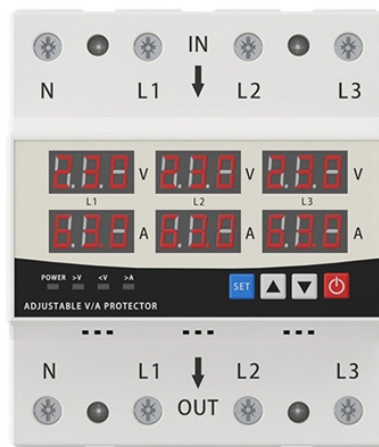

Workshop and Electrical Distribution Box

LED DISPLAY PANEL

CURRENT STATUS CLEARLY VISIBLE

IT CAN CLEARLY SHOW THE CURRENT STATUS AND VOLTAGE STATUS,
WITH EFFICIENT OPERATION AND RAPID RESPONSE.

Workshop and Electrical Distribution Box