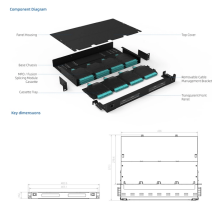

The Home Depot has all your breaker box needs covered, with a wide selection of options from top brands, electrical know-how, helpful buying guide videos and more.