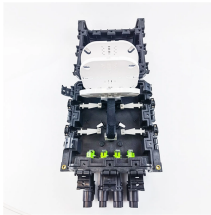

Workshop power distribution box 5050

Workshop power distribution box 5050

Explore a wide range of our 50A Power Distribution Box selection. Find top brands, exclusive offers, and unbeatable prices on eBay. Shop now for fast shipping and easy returns!

Designed for outdoor use with your DuroMax portable generator, this inlet box includes four 1/2" and 3/4" knockouts, built-in grounding, ample wiring space, and a spring-loaded, weatherproof cover for fast, ...

This sturdy and reliable box is built to provide you with safe and efficient power distribution, whether you're on a job site, hosting an event, or dealing with a power outage.

This sturdy and reliable box is built to provide you with safe and efficient power distribution, whether you're on a job site, hosting an event, or dealing with a power outage.