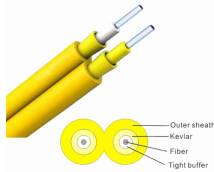

The interior of the electric box has been pre-wired and assembled. The user only needs to distinguish the live wire L and the neutral wire N, and calculate according to the wiring diagram.

Designed with provisions for easy mounting to walls or other structures, these quality enclosures are available in many sizes, material types, in single- or double-door versions, and with various latch or ...