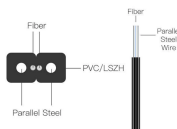

Browse power distribution boxes with circuit breaker protection and multiple outlet configurations. Shop durable solutions for construction and emergency use.