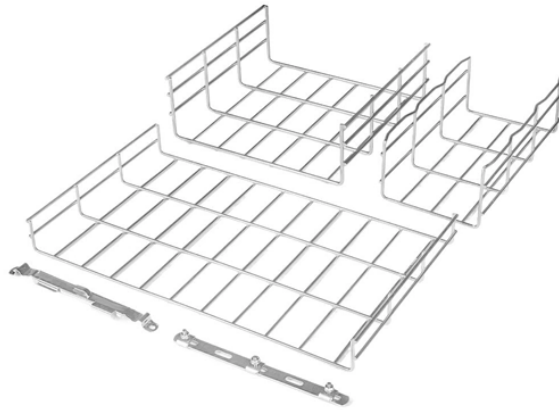

## XI5108 distribution box model

Surface-sealed boxes with IP54 protection ensure long-lasting safety for industrial use. Available in various sizes to suit every installation.

Exact12 distribution boxes for safety applications connect up to eight safe actuators in addition to eight standard sensors. They meet the EN ISO 13849-2 requirements.

The XL series power distribution cabinets support flexible cable entry/exit configurations adaptable to various usage environments. Multiple units can be combined for operation, and the top can be ...

Recessed electrical box for distribution switchgear up to 8 items with screw sealed ...

Product description Recessed distribution box. Ip40, ik08 Various sizes and accessories. White lid. Possibility to supply with key and metal lock by adding at the end of the reference "L".

Recessed electrical box for distribution switchgear up to 8 items with screw sealed in white and reversible door with frame included. Built according to the UNE EN 62208 and UNE 201003.

Flush distribution board, 8 modules. White frame and door. Flush dimensions 205 x 233 x 72 mm. Common applications: Indoor domestic / tertiary environment (Interior of home, offices, shops, etc.)