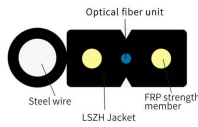

XI5108 distribution box model

Surface-sealed boxes with IP54 protection ensure long-lasting safety for industrial use. Available in various sizes to suit every installation.