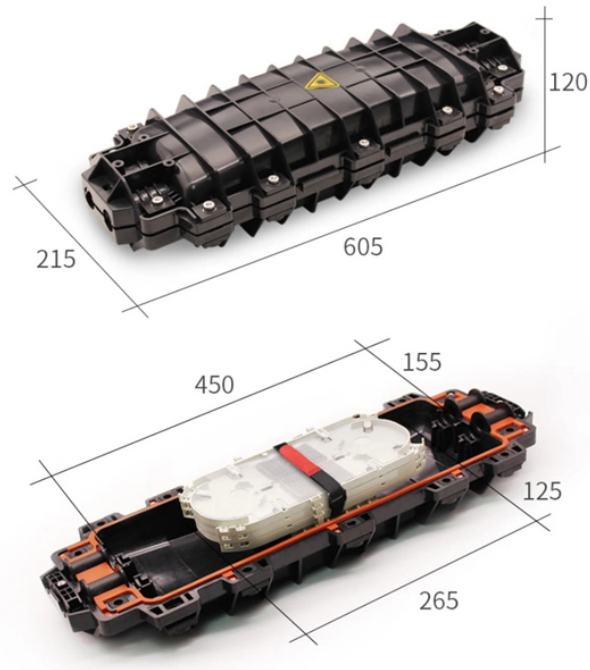

Yellow fiber optic cold connector connection diagram

Yellow fiber optic cold connector connection diagram

Corning offers adapter and connector product drawings in PDF, DXF, VSS, and BIM object file formats.

T568A vs T568B — what's the difference and which should you use? Full RJ45 pinout, color code charts, wiring diagrams, and real Fluke DSX-8000 test results. ANSI/TIA standards ...

Hold the cable in one hand and hold the connector in the other hand. Rest your hands on the table or against each other and carefully thread the connector straight onto the fiber.