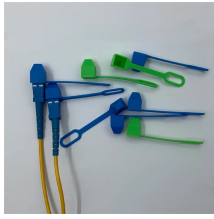

Master the TIA-598-C fiber optic color code standard. Read our complete guide and use our free interactive calculator to easily identify 1-144 core cables.

Developed for use in extreme environmental conditions found in downhole and defense applications, Fiber Optic Extreme® - an optical connection system that ensures data transmission when exposed ...

Understand fiber optic color codes with this complete guide. Learn about jacket colors, buffer color standards, connector IDs, and practical visuals. ...

Fiber optic connectors transmit pulses of light instead of electrical signals. Instead of allowing pins to make metal-to-metal contact, connectors must align microscopic glass fibers perfectly.